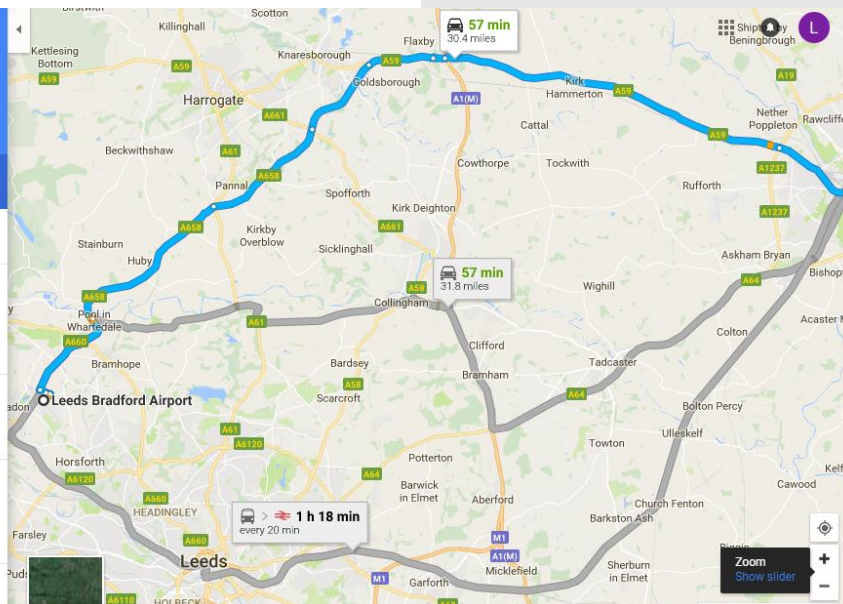

UIMC CONGRESS 2017 TRAVEL INFORMATION

Travelling by air

[Leeds Bradford Airport](#) is the closest airport to the location of the conference.

[Flights](#) from various locations in France & Germany are direct.

Navigate to the relevant page to view departure locations by clicking on either of the maps to the right.

Travel from the airport to The Principal York:

- By [taxi](#), approximately 1 hour, from £48.
- By [hire car](#), approximately 1 hour, from £30.
- By [rail](#), approximately 1hr 20mins, change at Leeds station, from £5 each way.

If travelling from London Heathrow airport or London Gatwick airport, please visit the [Trainline](#) website to plan your journey.

FRANCE
Bergerac
Limoges
Marseille
Montpellier
Nice
Paris

GERMANY
Dusseldorf
Munich
Berlin
Frankfurt
Cologne

Leeds Bradford Airport to The Principal York Hotel, Station Rd, York

Options:

- via A658 and A59: 57 min, 30.4 miles (Best route)
- via A659 and A64: 57 min, 31.8 miles
- 11:27 AM - 12:45 PM: 1 h 18 min (Flying Tiger 757, Transpennine Express)