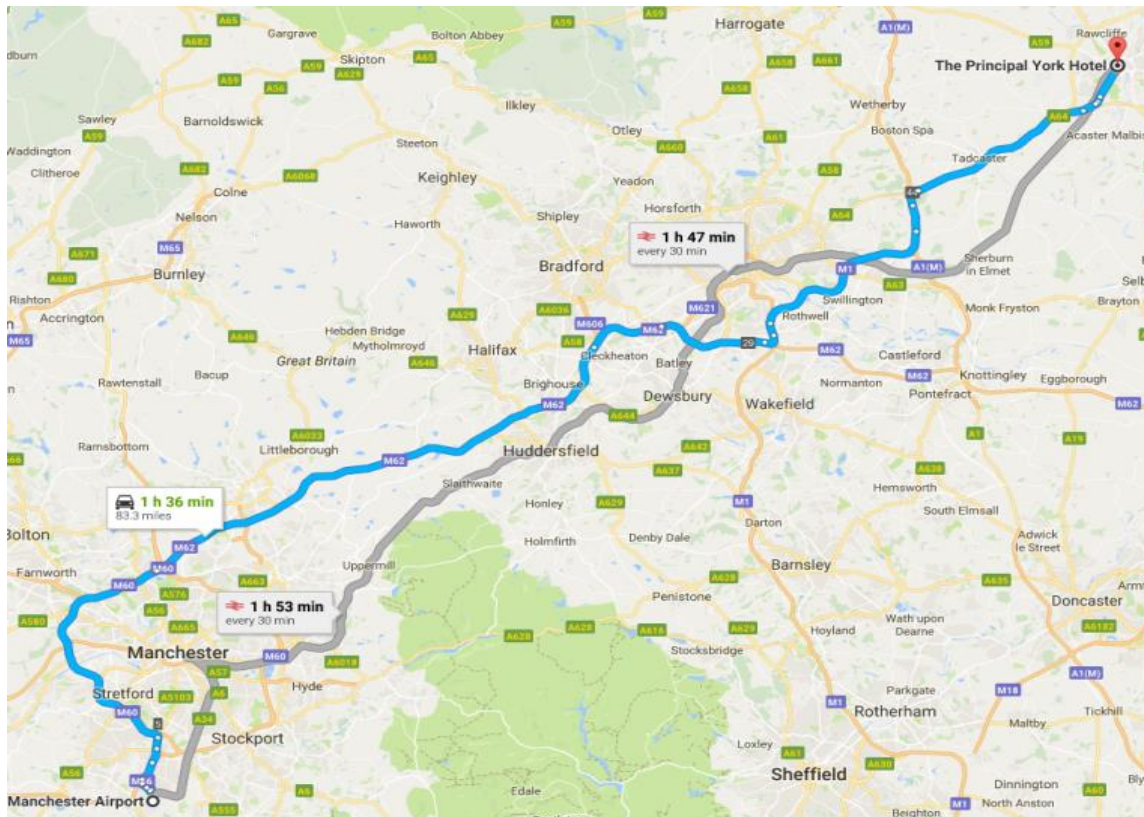

Navigate to the relevant page to view departure locations by clicking on either of the maps to the right.

Travel from the airport to The Principal York:

- By [taxi](#), approximately 1 hour, from £48.
- By [hire car](#), approximately 1 hour, from £30.
- By [rail](#), approximately 1hr 20mins, change at Leeds station, from £5 each way.

Leeds Bradford Airport to The Principal York Hotel, Station Rd, York

Options:

- via A658 and A59: 57 min, 30.4 miles (Best route)
- via A659 and A64: 57 min, 31.8 miles
- 11:27 AM - 12:45 PM: 1 h 18 min (Flying Tiger 757, Transpennine Express)

Travel from the airport to The Principal York:

- By [chauffeur or taxi](#), approximately 1½ hour, quotes available via the link.
- By [hire car](#), approximately 1½ hour, from £35.
- By [rail](#), approximately 1hr 20mins, approx £10 each way.

Travelling by rail

The easiest way to reach The Principal York Hotel is by rail, as York Station is a swift 2 minute walk away.

If travelling from within the UK York station is well connected from many major stations around the country, including Newcastle, Edinburgh, Manchester and London King's Cross. Please click the image on the right to view all rail routes in to York.