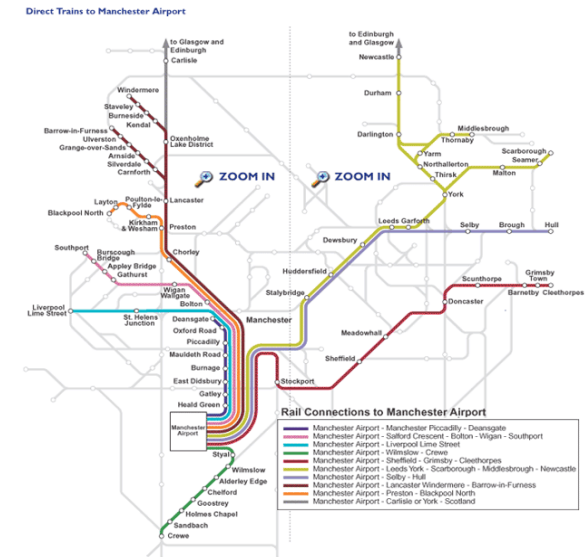

Travel from the airport to The Principal York:

- By [chauffeur or taxi](#), approximately 1½ hour, quotes available via the link.
- By [hire car](#), approximately 1½ hour, from £35.
- By [rail](#), approximately 1hr 20mins, approx £10 each way.