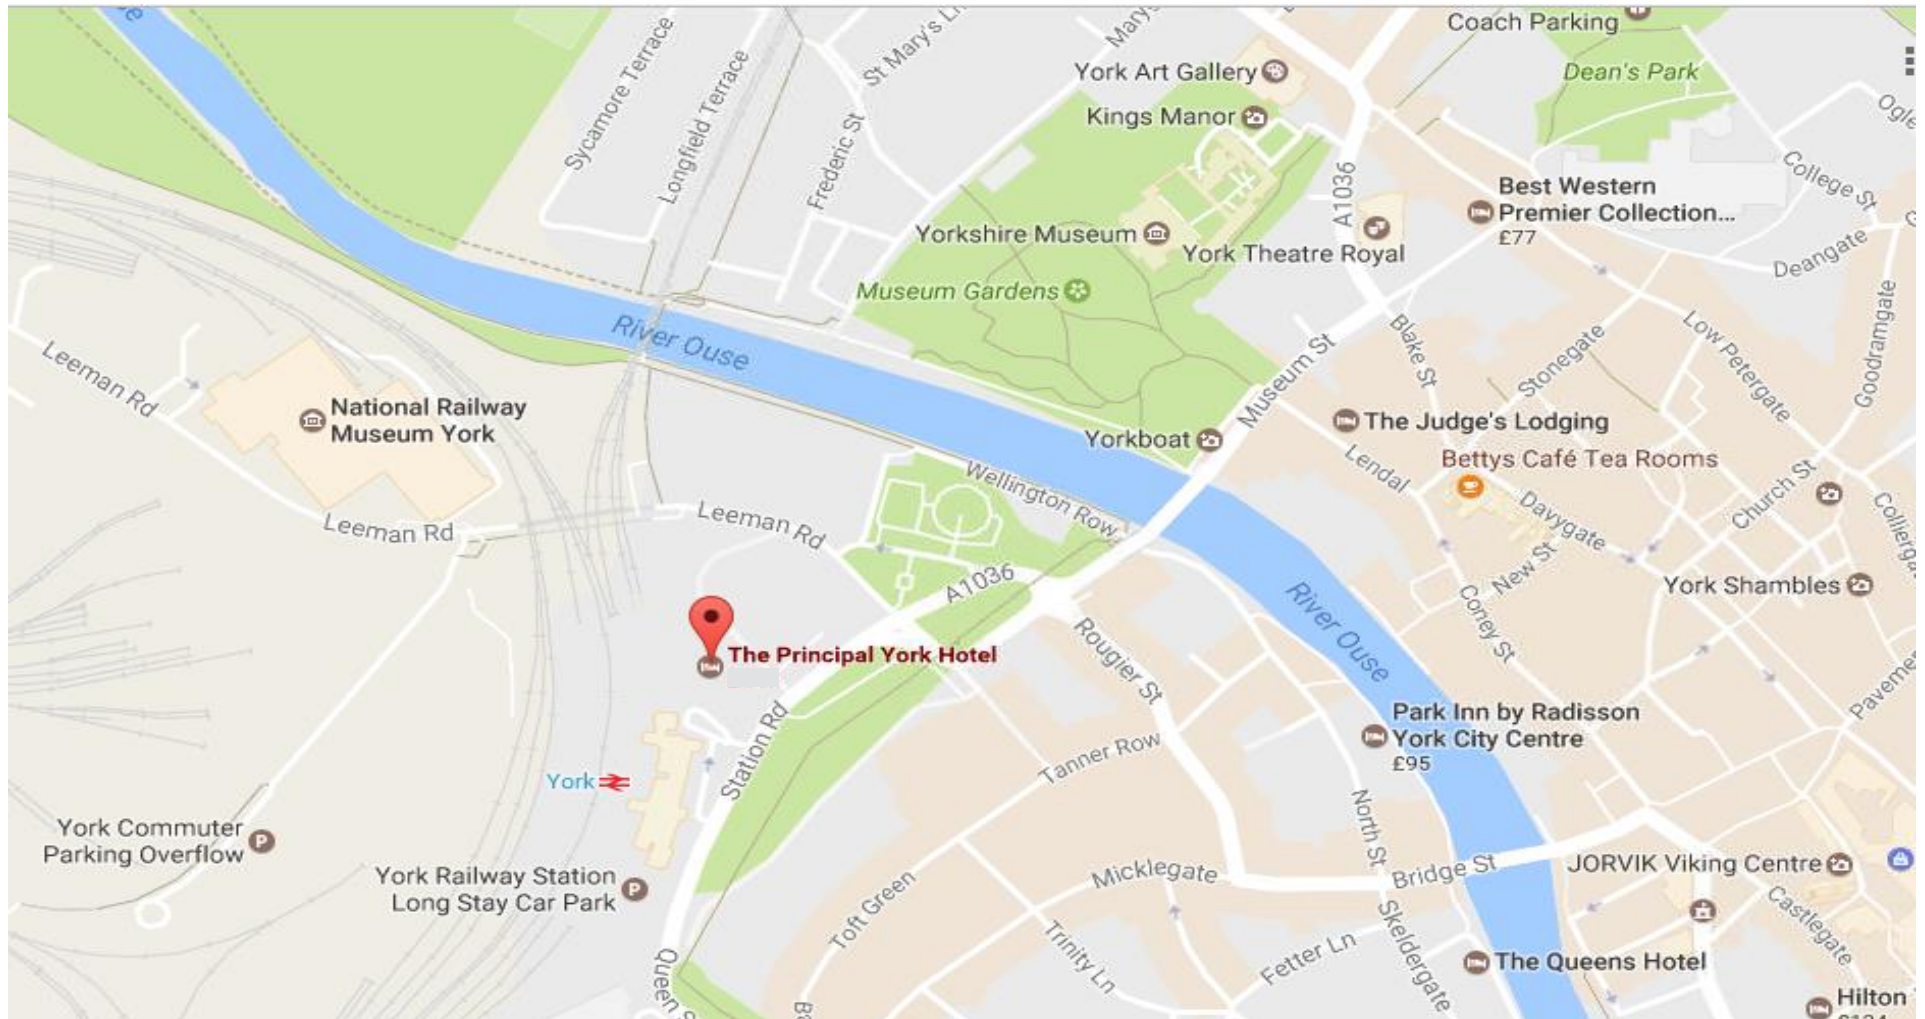

27.09.2017 – 29.09.2017

The UIMC Congress will be taking place in the beautiful City of York. The Principal York Hotel is the preferred accommodation for all guests, only a 2 minute walk from York Railway Station, which is where the Scientific Papers will be presented, at the Event Centre.

Navigate to the relevant page to view departure locations by clicking on either of the maps to the right.

Travel from the airport to The Principal York:

- By [taxi](#), approximately 1 hour, from £48.
- By [hire car](#), approximately 1 hour, from £30.
- By [rail](#), approximately 1hr 20mins, change at Leeds station, from £5 each way.

Leeds Bradford Airport to The Principal York Hotel, Station Rd, York

Options:

- via A658 and A59: 57 min, 30.4 miles (Best route)
- via A659 and A64: 57 min, 31.8 miles
- 11:27 AM - 12:45 PM: 1 h 18 min (Flying Tiger 757, Transpennine Express)

Travelling by rail

The easiest way to reach The Principal York Hotel is by rail, as York Station is a swift 2 minute walk away.

If travelling from within the UK York station is well connected from many major stations around the country, including Newcastle, Edinburgh, Manchester and London King's Cross. Please click the image on the right to view all rail routes in to York.