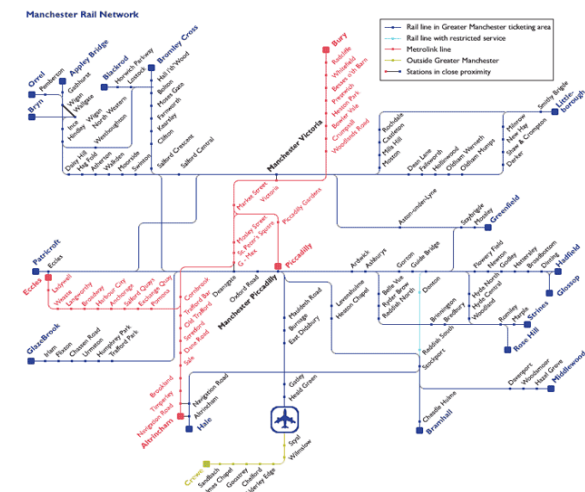

If travelling from London Heathrow airport or London Gatwick airport, please visit the [Trainline](#) website to plan your journey.

FRANCE
Bergerac
Limoges
Marseille
Montpellier
Nice
Paris

GERMANY
Dusseldorf
Munich
Berlin
Frankfurt
Cologne

Leeds Bradford Airport to The Principal York Hotel, Station Rd, York

Options:

- via A658 and A59: 57 min, 30.4 miles (Best route)
- via A659 and A64: 57 min, 31.8 miles
- 11:27 AM - 12:45 PM: 1 h 18 min (Flying Tiger 757, Transpennine Express)

UIMC CONGRESS 2017 TRAVEL INFORMATION

Travelling by air (cont.)

[Manchester Airport](#) is a little over 1½hrs away from the conference location, and conveniently provides direct [train routes](#) into York.

Travelling by rail

The easiest way to reach The Principal York Hotel is by rail, as York Station is a swift 2 minute walk away.

If travelling from within the UK York station is well connected from many major stations around the country, including Newcastle, Edinburgh, Manchester and London King's Cross. Please click the image on the right to view all rail routes in to York.